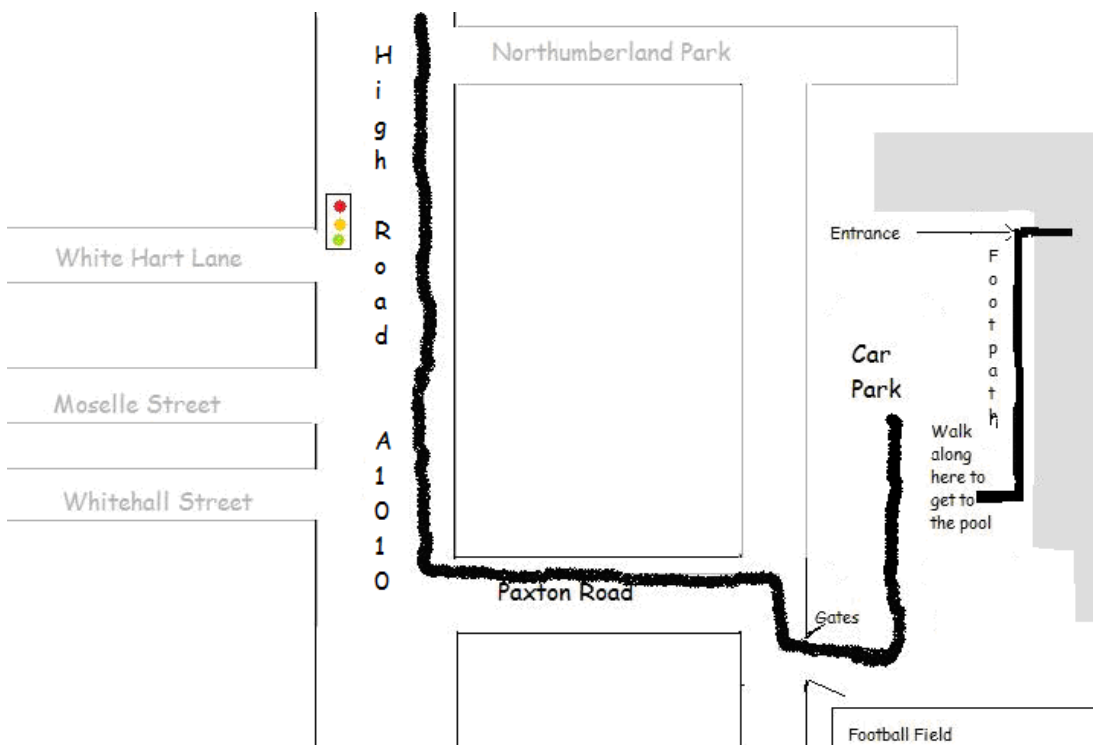

Directions to Northumberland Park
Postcode N17 0BP

- A1010 Start at Edmonton Green Leisure Centre on the A1010, High Road towards Tottenham

- A1010 Continue on the High Road through Angel Edmonton shopping

- A1010 At the Sainsbury's traffic lights continue on the High Road
(Sainsbury's Supermarket will be on the right)

- A1010 At the next set of traffic lights continue on the High Road

- A1010 At the next set of traffic lights, stay in the left lane and continue on the High Road
(You will see White Hart Lane on the right)

- A1010 Pass the pedestrian pelican crossing then turn the next left on to Paxton Road.

Paxton Rd Continue to the end of Paxton Road, turn right and then immediately left through metal gates.
(Spurs ground will be on the right)